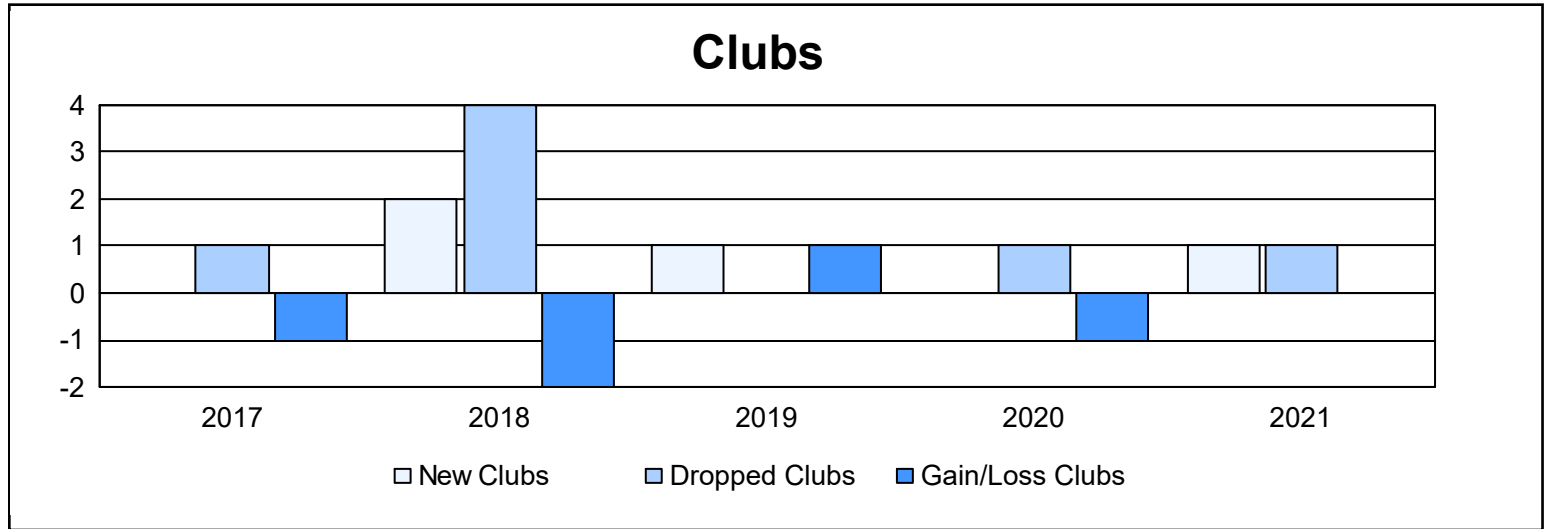

Year	New Clubs	Dropped Clubs	Gain/ Loss Clubs	New Members	Charter Members	Reinstate Members	Transfer Members	Total Member Added	Total Members Dropped	Gain/ Loss Members
2016-2017	0	1	-1	130	0	1	29	160	187	-27
2017-2018	2	4	-2	72	47	2	17	138	154	-16
2018-2019	1	0	1	97	27	1	12	137	167	-30
2019-2020	0	1	-1	84	1	1	29	115	142	-27
2020-2021	1	1	0	64	20	3	14	101	113	-12
<b>Average</b>	<b>1</b>	<b>1</b>	<b>-1</b>	<b>89</b>	<b>19</b>	<b>2</b>	<b>20</b>	<b>130</b>	<b>153</b>	<b>-22</b>

### Membership Composition June 2021 Cumulative