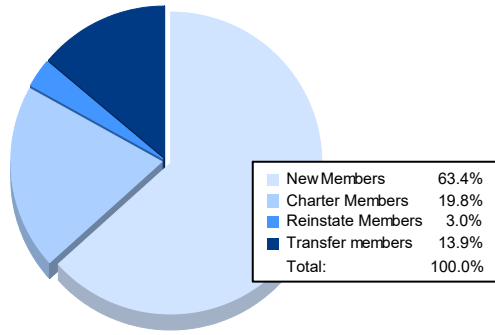

Year	New Clubs	Dropped Clubs	Gain/ Loss Clubs	New Members	Charter Members	Reinstate Members	Transfer Members	Total Member Added	Total Members Dropped	Gain/ Loss Members
2016-2017	0	1	-1	130	0	1	29	160	187	-27
2017-2018	2	4	-2	72	47	2	17	138	154	-16
2018-2019	1	0	1	97	27	1	12	137	167	-30
2019-2020	0	1	-1	84	1	1	29	115	142	-27
2020-2021	1	1	0	64	20	3	14	101	113	-12
<b>Average</b>	<b>1</b>	<b>1</b>	<b>-1</b>	<b>89</b>	<b>19</b>	<b>2</b>	<b>20</b>	<b>130</b>	<b>153</b>	<b>-22</b>

### Membership Composition June 2021 Cumulative