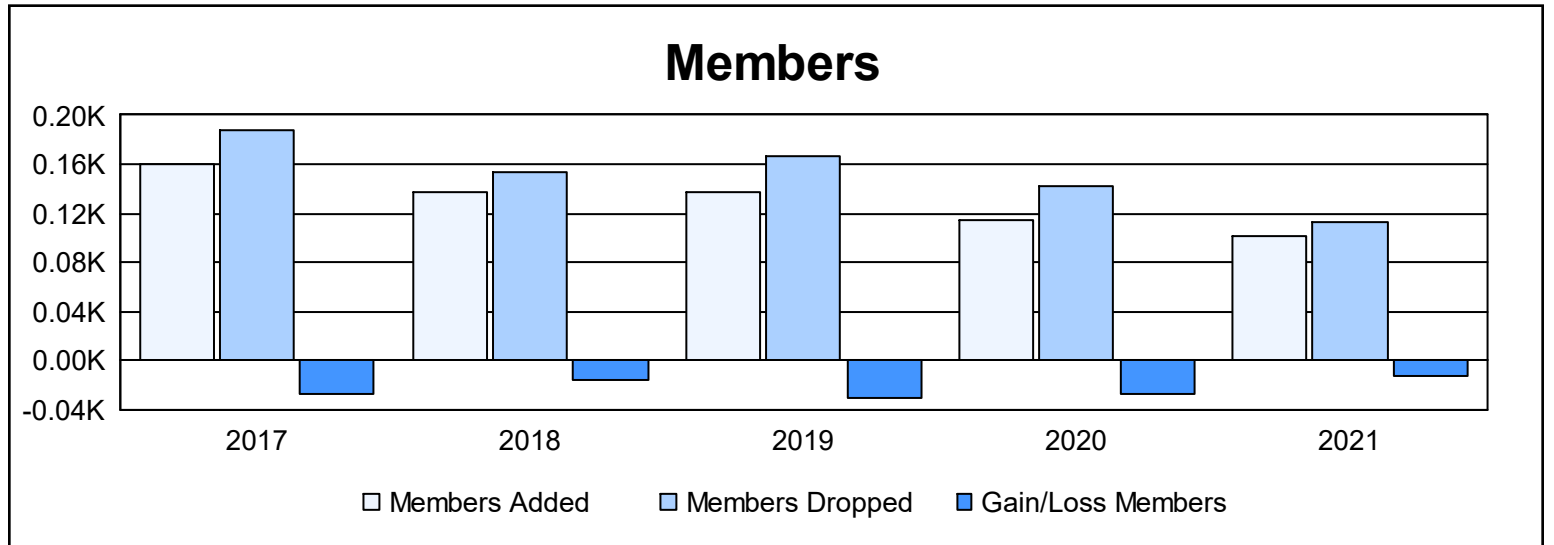

Year	New Clubs	Dropped Clubs	Gain/ Loss Clubs	New Members	Charter Members	Reinstate Members	Transfer Members	Total Member Added	Total Members Dropped	Gain/ Loss Members
2016-2017	0	1	-1	130	0	1	29	160	187	-27
2017-2018	2	4	-2	72	47	2	17	138	154	-16
2018-2019	1	0	1	97	27	1	12	137	167	-30
2019-2020	0	1	-1	84	1	1	29	115	142	-27
2020-2021	1	1	0	64	20	3	14	101	113	-12
<b>Average</b>	<b>1</b>	<b>1</b>	<b>-1</b>	<b>89</b>	<b>19</b>	<b>2</b>	<b>20</b>	<b>130</b>	<b>153</b>	<b>-22</b>

### Membership Composition June 2021 Cumulative